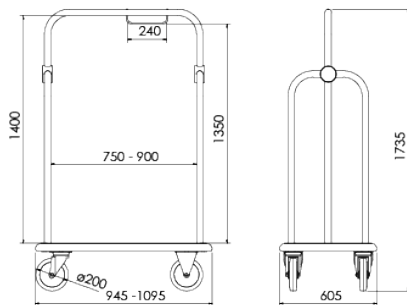

VESUVIO 900

Overall dimensions

Width	Depth	Height	Wheels Ø
1095 mm	605 mm	1735 mm	200 mm

Inside dimensions

Width	Height
900 mm	1350 mm

Reference

120701xx