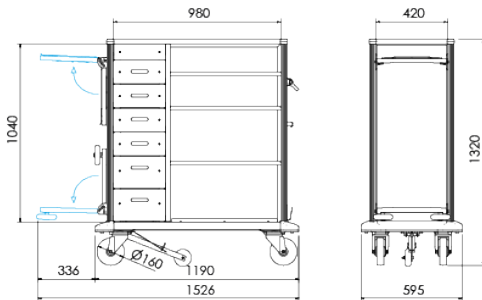

# Abmessungen

TAURO 1200/1

Overall dimensions

Width	Depth	Height	Wheels Ø
1190 mm	595 mm	1320 mm	160 mm

Inside dimensions

Width	Depth
980 mm	420 mm