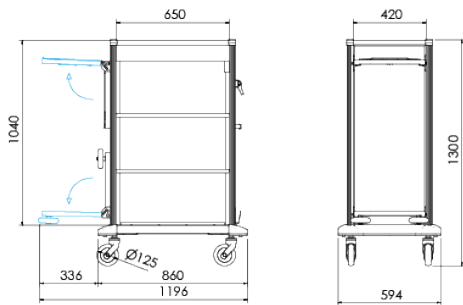

TAURO 650 ECO/1

Overall dimensions			
Width	Depth	Height	Wheels Ø
860 mm	594 mm	1300 mm	125 mm
Inside dimensions			
Width	Depth		
650 mm	420 mm