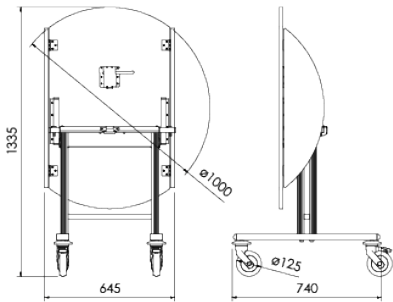

# Dimensions

LAGOON

Dimensions			
Ø	Height	Type	Wheels Ø
1000 mm	750 mm	swivelling	125 mm
Reference			
17030100			