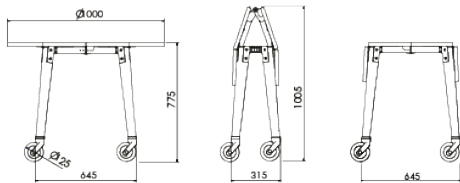

## Standard equipment

- Powder coated steel frame, solid wooden legs
- Wooden table surface with foldable sides (Ø 1 m)
- Easy storage (3 tables/m<sup>2</sup>)
- 4 swivelling wheels Ø 125 mm with non marking thermoplastic layer of which 2 with brake
- Material delivered flat packed ready to assemble

## Technical info

- Net weight: 29 kg

MONTEBELLO

Options

Fleece protection

Small transport trolley for hotbox (Omega)

MONTEBELLO

# Dimensions

MONTEBELLO

Overall dimensions

Width $\varnothing$	Height	Wheels $\varnothing$
1000 mm	775 mm	125 mm

Reference

170601xx