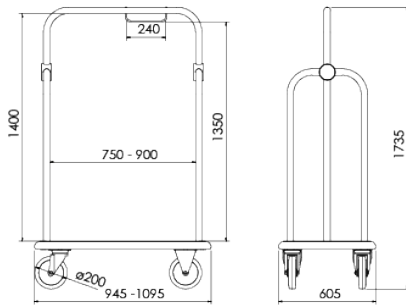

Technical info

- Net weight: 36 kg
- Load capacity: 250 kg

Options

- Personalisation of the crowns with logo of your establishment
- Centralised brake
- Swivelling wheels with brake
- Pneumatic wheels Ø230mm
- Protective cover (can be personalised)
- Motorisation

Red

Ref xx = 41

Black

Ref xx = 42

Brown

Ref xx = 43

Dimensions

VESUVIO 900

Overall dimensions

Width	Depth	Height	Wheels Ø
1095 mm	605 mm	1735 mm	200 mm

Inside dimensions

Width	Height
900 mm	1350 mm

Reference

120701xx