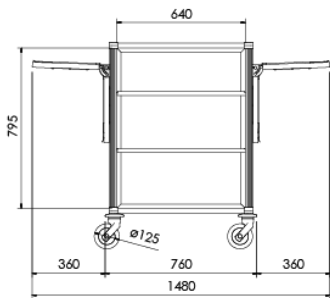

Natural

Champagne

Bronze

Black

Dimensions

VEGA 1020

Overall dimensions			
Width	Depth	Height	Wheels Ø
760 mm	540 mm	1025 mm	125 mm
Inside dimensions			
Width	Depth		
640 mm	420 mm		