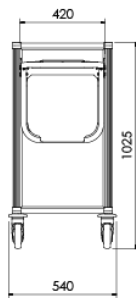

Amenities drawer

Stationery drawer including linear dividers

Doors with or without lock (opening up to 270°)

VEGA H 1020

Finishes

Compact

Caviar

Wenge

Natural

Champagne

Bronze

Black

Dimensions

VEGA 1020

Overall dimensions			
Width	Depth	Height	Wheels Ø
760 mm	540 mm	1025 mm	125 mm
Inside dimensions			
Width	Depth		
640 mm	420 mm		