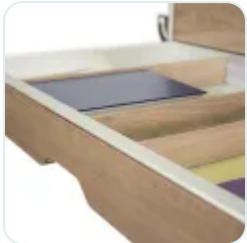

Housekeeping / Room attendant trolleys

Vega H 1020

Small corridor housekeeping

Standard equipment

- Anodised aluminium frame.
- 3 levels for ranging clean linen.
- Partitions at top and back.
- 4 swivelling wheels Ø 125 mm with non-marking thermoplastic layer.
- 4 swivelling corner pads for protection.

Technical info

- Net weight (without options): 30 kg

VEGA H 1020

Options

- Removable tray 60 mm
- Side partitions

Removable tray for amenities 60 or 120 mm

Waste bag holder mono

Waste bag holder duplo (selective waste sorting)

Amenities drawer

Stationery drawer including linear dividers

Doors with or without lock (opening up to 270°)

VEGA H 1020

Finishes

Compact

Caviar

Wenge