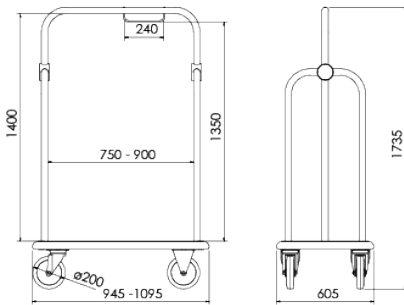

Technical info

- Net weight: 31.6 kg
- Load capacity: 250 kg

Options

- Personalisation of the crowns with logo of your establishment
- Centralised brake
- Swivelling wheels with brake
- Pneumatic wheels Ø230mm
- Protective cover (can be personalised)
- Motorisation

Red

Ref xx = 41

Black

Ref xx = 42

Brown

Ref xx = 43

Dimensions

VESUVIO 750

Overall dimensions

Width	Depth	Height	Wheels Ø
945 mm	605 mm	1735 mm	200 mm

Inside dimensions

Width	Height
750 mm	1350 mm

Reference

120501xx