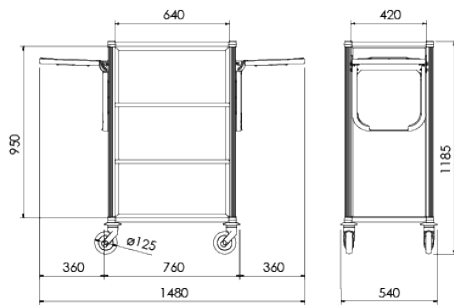

Light grey

Light brown

Dimensions

VEGA 1175

Overall dimensions			
Width	Depth	Height	Wheels Ø
760 mm	540 mm	1185 mm	125 mm
Inside dimensions			
Width	Depth		
640 mm	420 mm		