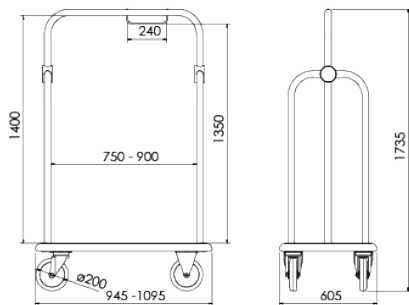

Brown

Woven vinyl

Graphite

Sand

Stone

Dimensions

VESUVIO 900

Overall dimensions

Width	Depth	Height	Wheels Ø
1095 mm	605 mm	1735 mm	200 mm

Inside dimensions

Width	Height
900 mm	1350 mm

Reference

120701xx